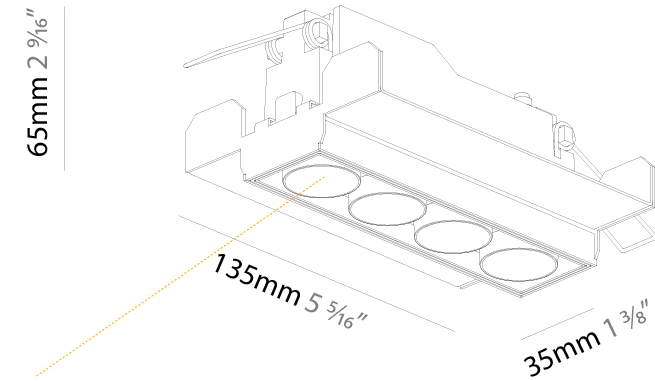

GENERAL

Series: Magiq
Subseries: Magiq 4 Cell
Partner: Prolicht
Division: Architectural
Installation: Trimless
Product Type: Downlight
Mounting Location: Ceiling
Light Distribution: Downlight

PHYSICAL

Aperture Sizes - Downlights: 1"
Shape: Rectangle
Length (mm): 135
Length (in): 5 ⁵/₁₆"
Width (mm): 35
Width (in): 1 ³/₈"
Height (mm): 65
Height (in): 2 ⁹/₁₆"
Ceiling Thickness (mm): 12.5
Ceiling Thickness (in): 1/2
Min. Recessing Depth (mm): 100
Min. Recessing Depth (in): 3 ¹⁵/₁₆"
Weight (kg): 0.403
Weight (lbs): 0.89
Fixture Finish: [BLK / WHI](#)
Fixture Material: Aluminum Die Cast
Cut-out Measurements: 142mm / 5 9/16" x 42mm / 1 5/8"
Upon Request: Unique Ceiling Thickness

ELECTRICAL

Lamp Type: LED (Zhaga Standard)
Input Wattage (W): 14.3
Total Output Wattage (W): 13.3
Dimming: Tri-Mode (Non-Dimming and Phase Dimming (120Vac only) and 0-10V Dimming)
Driver Included: No
Driver Location: Recessed Housing
Driver Type: Constant Current - Universal
Driver Class: Class 2
Housing: See components
Input Voltage (V): 120 - 277
Constant Current (MA): 1050

LED

Number of LEDs: 4
Color Temperature (°K): [2700 / 3000 / 3500 / 4000](#)
Max. Delivered Lumen (lm): 750 / 850 / 862 / 880
CRI: >90 CRI
Lamp Life (hrs): 50000
Upon Request: Special Color Temperature

OPTICAL

Reflector: [8 / 18 / 34](#)
Upon Request: Special Beam Angles

RATINGS AND CERTIFICATIONS

Certified By: CSA Certified to UL and CSA Standards
IP rating: IP20