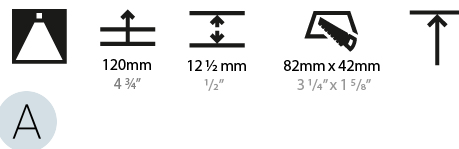

GENERAL

Series: Magiq
Subseries: Magiq 2 Cell
Partner: Prolicht
Division: Architectural
Installation: Trimless
Product Type: Downlight
Mounting Location: Ceiling
Light Distribution: Downlight

PHYSICAL

Aperture Sizes - Downlights: 1"
Shape: Rectangle
Length (mm): 70
Length (in): 2 ¾"
Width (mm): 35
Width (in): 1 ⅜"
Height (mm): 65
Height (in): 2 ⅞"
Ceiling Thickness (mm): 12.5
Ceiling Thickness (in): 1/2
Min. Recessing Depth (mm): 100
Min. Recessing Depth (in): 3 ⅙"
Weight (kg): 0.241
Weight (lbs): 0.53
Fixture Finish: BLK / WHI
Fixture Material: Aluminum Die Cast
Cut-out Measurements: 82mm / 3 1/4" x 42mm / 1 5/8"
Upon Request: Unique Ceiling Thickness

ELECTRICAL

Lamp Type: LED (Zhaga Standard)
Input Wattage (W): 9
Total Output Wattage (W): 8.2
Dimming: Tri-Mode (Non-Dimming and Phase Dimming (120Vac only) and 0-10V Dimming)
Driver Included: No
Driver Location: Remote
Driver Type: Constant Current - Universal
Driver Class: Class 2
Input Voltage (V): 120 - 277
Constant Current (MA): 1050

LED

Number of LEDs: 2
Color Temperature (°K): 2700 / 3000 / 3500 / 4000
Max. Delivered Lumen (lm): 314 / 342 / 350 / 357
Nominal Lumen (lm): 440 / 480 / 490 / 500
CRI: >90 CRI
Lamp Life (hrs): 50000
Upon Request: Special Color Temperature

OPTICAL

Reflector: 8 / 18 / 34
Upon Request: Special Beam Angles

RATINGS AND CERTIFICATIONS

Certified By: CSA Certified to UL and CSA Standards
IP rating: IP20