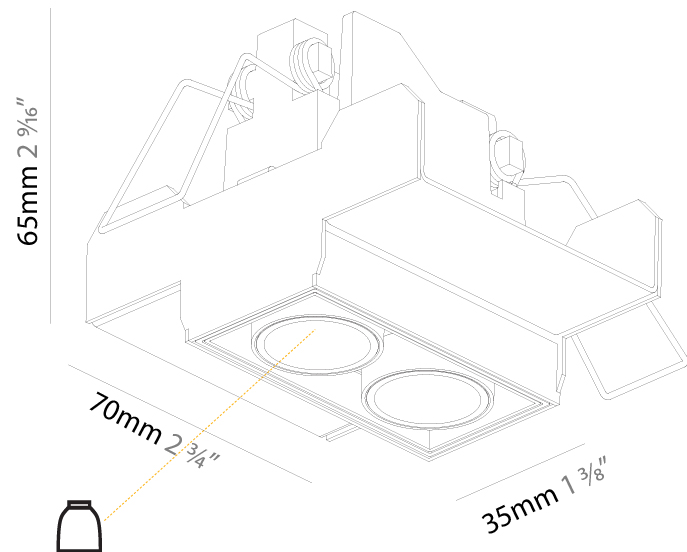

GENERAL

Series: Magiq
Subseries: Magiq 2 Cell
Partner: Prolicht
Division: Architectural
Installation: Trimless
Product Type: Downlight
Mounting Location: Ceiling
Light Distribution: Downlight

PHYSICAL

Aperture Sizes - Downlights: 1"
Shape: Rectangle
Length (mm): 70
Length (in): 2 ¾"
Width (mm): 35
Width (in): 1 ⅜"
Height (mm): 65
Height (in): 2 ⅞"
Ceiling Thickness (mm): 12.5
Ceiling Thickness (in): 1/2
Min. Recessing Depth (mm): 100
Min. Recessing Depth (in): 3 ⅙"
Weight (kg): 0.241
Weight (lbs): 0.53
Fixture Finish: BLK / WHI
Fixture Material: Aluminum Die Cast
Cut-out Measurements: 82mm / 3 1/4" x 42mm / 1 5/8"
Upon Request: Unique Ceiling Thickness

ELECTRICAL

Lamp Type: LED (Zhaga Standard)
Input Wattage (W): 9
Total Output Wattage (W): 8.2
Dimming: Tri-Mode (Non-Dimming and Phase Dimming (120Vac only) and 0-10V Dimming)
Driver Included: No
Driver Location: Remote
Driver Type: Constant Current - Universal
Driver Class: Class 2
Input Voltage (V): 120 - 277
Constant Current (MA): 1050

LED

Number of LEDs: 2
Color Temperature (°K): 2700 / 3000 / 3500 / 4000
Max. Delivered Lumen (lm): 314 / 342 / 350 / 357
Nominal Lumen (lm): 440 / 480 / 490 / 500
CRI: >90 CRI
Lamp Life (hrs): 50000
Upon Request: Special Color Temperature

OPTICAL

Reflector: 8 / 18 / 34
Upon Request: Special Beam Angles

RATINGS AND CERTIFICATIONS

Certified By: CSA Certified to UL and CSA Standards
IP rating: IP20