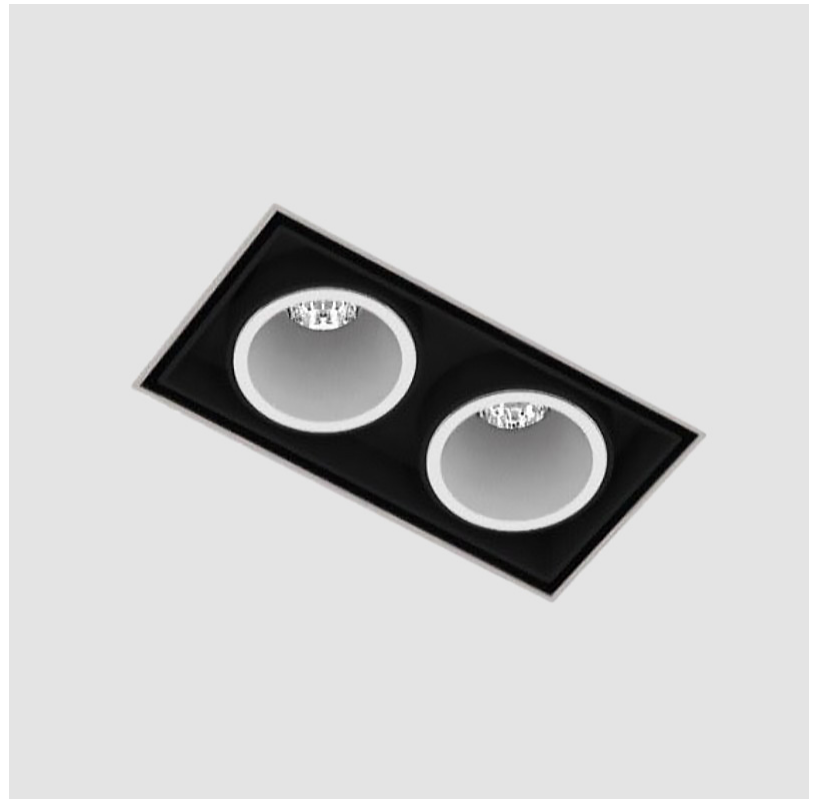

ELECTRICAL

Lamp Type: LED (Zhaga Standard)
Input Wattage (W): 7.7
Total Output Wattage (W): 6.6
Dimming: Tri-Mode (Non-Dimming and Phase Dimming (120Vac only) and 0-10V Dimming)
Driver Included: No
Driver Location: Remote
Driver Type: Constant Current - Universal
Driver Class: Class 2
Input Voltage (V): 120 - 277
Constant Current (MA): 1050

LED

Number of LEDs: 2
Color Temperature (°K): 2700 / 3000 / 3500 / 4000
Max. Delivered Lumen (lm): 319 / 348 / 356 / 363
Nominal Lumen (lm): 440 / 480 / 490 / 500
CRI: >90 CRI
Lamp Life (hrs): 50000
Upon Request: Special Color Temperature

OPTICAL

Reflector: 8 / 18 / 34
Upon Request: Special Beam Angles

RATINGS AND CERTIFICATIONS

Zaneen Group Inc. © 2026, 1 800 388-3382, F 416-247-9319, www.zaneen.com

Certified by CSA Certified, EUL and CE Standards

Identified by the end of the existing Model #. For assistance on 'custom' specifications, contact zteam@zaneen.com.

In an effort to supply the best product, we reserve the right to change specifications or materials without notice. The most recent specification sheets are found at zaneen.com

120mm
4 ¾"

12 ½ mm
½"

82mm x 42mm
3 ¼" x 1 ⅝"