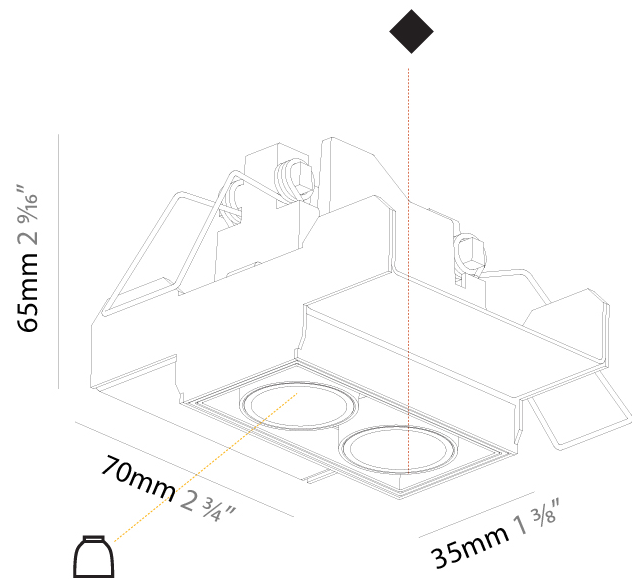

ELECTRICAL

Lamp Type: LED (Zhaga Standard)
Input Wattage (W): 7.7
Total Output Wattage (W): 6.6
Dimming: Tri-Mode (Non-Dimming and Phase Dimming (120Vac only) and 0-10V Dimming)
Driver Included: No
Driver Location: Remote
Driver Type: Constant Current - Universal
Driver Class: Class 2
Input Voltage (V): 120 - 277
Constant Current (MA): 1050

LED

Number of LEDs: 2
Color Temperature (°K): 2700 / 3000 / 3500 / 4000
Max. Delivered Lumen (lm): 319 / 348 / 356 / 363
Nominal Lumen (lm): 440 / 480 / 490 / 500
CRI: >90 CRI
Lamp Life (hrs): 50000
Upon Request: Special Color Temperature

OPTICAL

Reflector: 8 / 18 / 34
Upon Request: Special Beam Angles

RATINGS AND CERTIFICATIONS

Zaneen Group Inc. © 2026, 1 800 388-3382, F 416-247-9319, www.zaneen.com

Certified by CSA Certified, EUL and CE Standards

Identified by the end of the existing Model #. For assistance on 'custom' specifications, contact zteam@zaneen.com.

In an effort to supply the best product, we reserve the right to change specifications or materials without notice. The most recent specification sheets are found at zaneen.com

120mm
4 ¾"

12 ½ mm
½"

82mm x 42mm
3 ¼" x 1 ⅝"